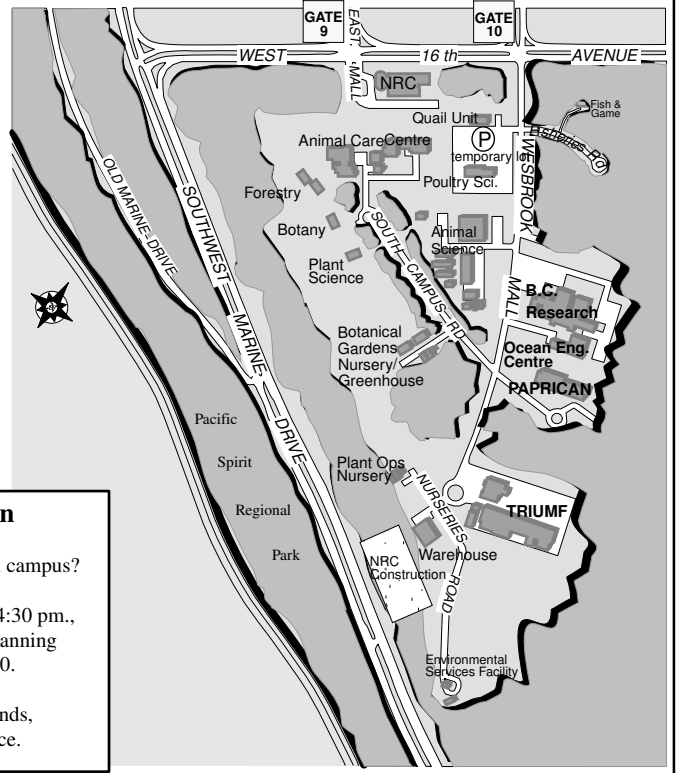

SOUTH CAMPUS MAP

© August 2004
Campus & Community Planning
www.planning.ubc.ca

Map Information

Need help finding your way on campus?

Monday to Friday, 8:30 am - 4:30 pm.,
call Campus & Community Planning
Map Info Line at 604-827-5040.

After hours, holidays or weekends,
call 604- 822-8609 for assistance.